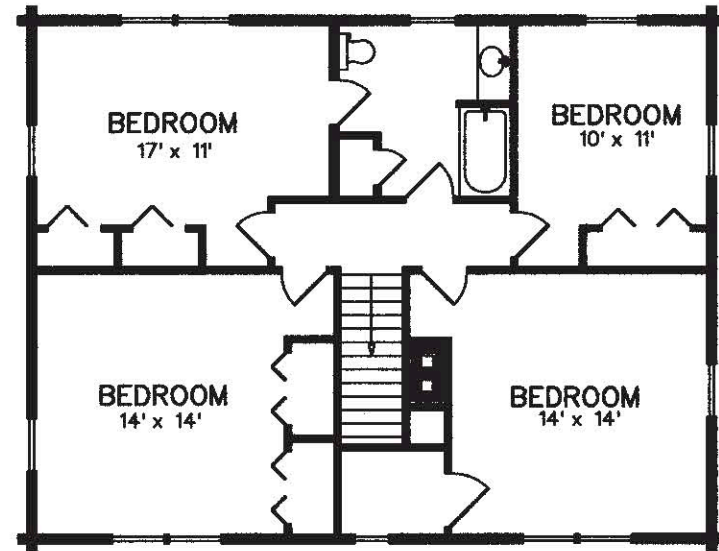

Franklin

Spacious, stylish, and substantial are the keywords for the Franklin, a four-bedroom garrison. Among the Franklin's amenities are two full baths, an oversized kitchen, living and dining rooms, a separate den, and lots of closets. The attached two-car garage is reached through a versatile breezeway/mudroom with its own full-width closet. The colonial-style garrison exterior is a perfect complement to the rugged log construction which creates an overall impression of strength and elegance. The Franklin is truly a distinctive family home.

Second Floor

First Floor

Property of Maine Pine Log Homes