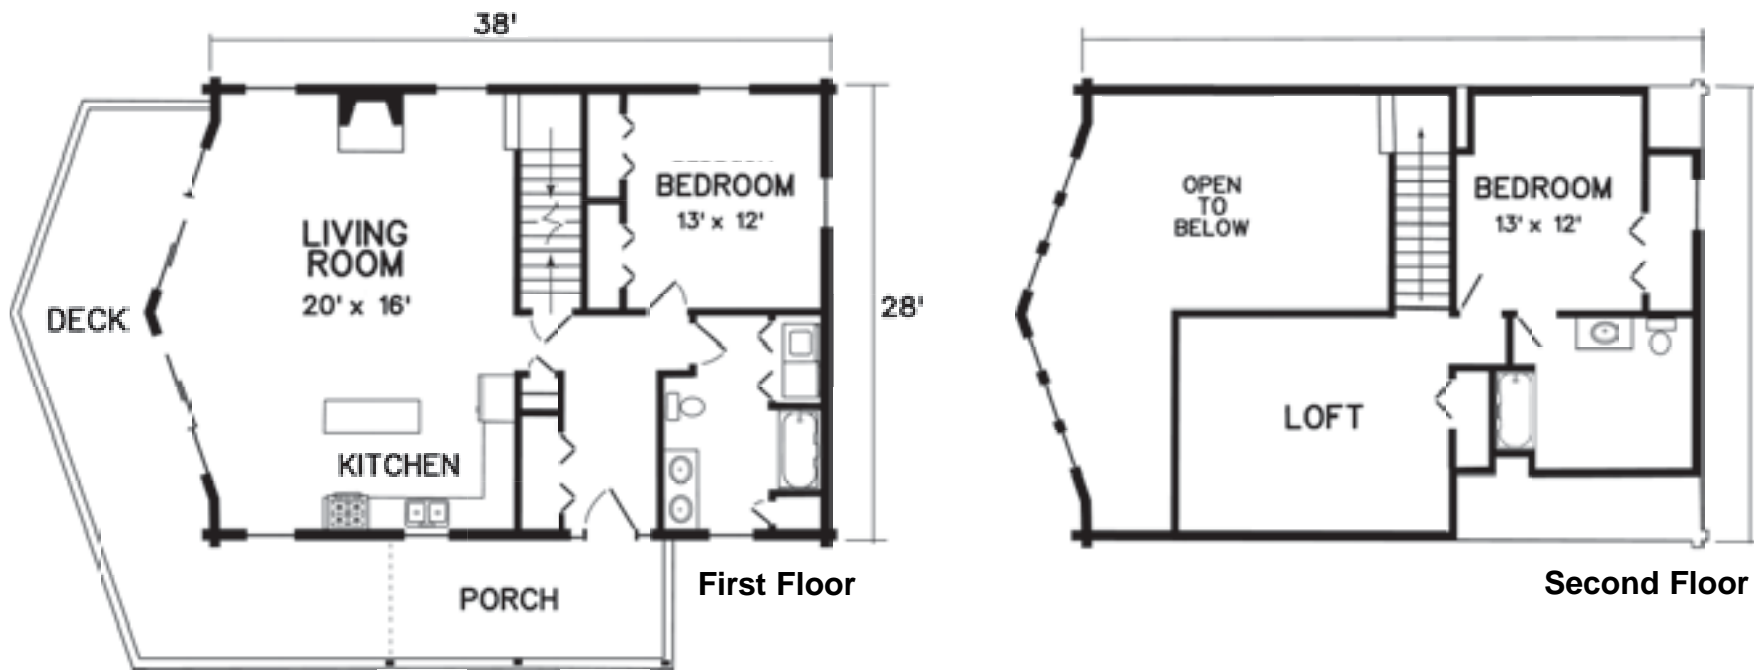

Property of Maine Pine Log Homes

Androscoggin

Androscoggin

Bring your panoramic views inside with the Androscoggin's dramatic prow front and open floor plan. The spacious living/dining/kitchen area provides an ideal setting for entertaining friends, or simply enjoying a quiet evening by the fire. Sliding doors lead to an open deck and covered porch allowing ample opportunity for indoor/outdoor activity. Two spacious bedrooms and baths provide both convenience and privacy, while the upper loft offers additional sleeping quarters or optional office space.