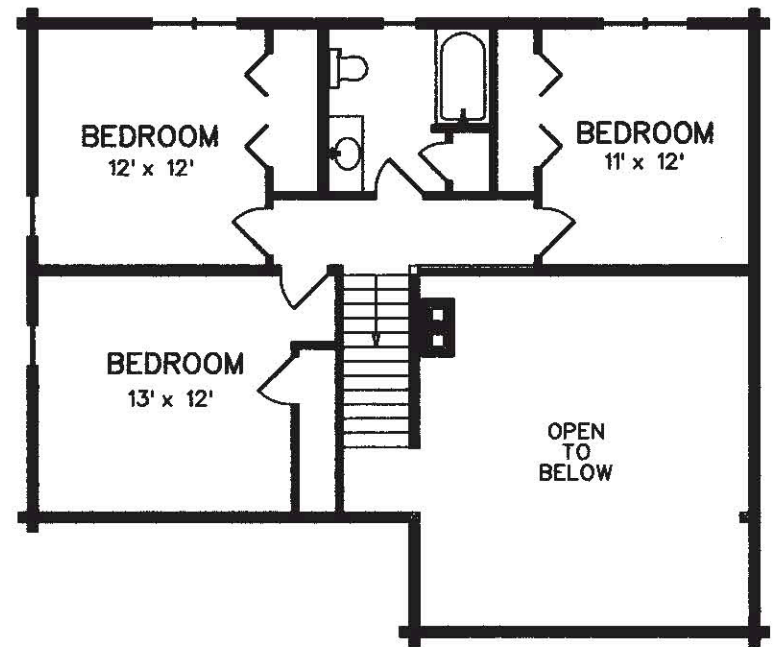

First Floor

Second Floor

Kineo

Space and light are the most striking features of this passive solar log home. The Kineo includes four skylights, a cathedral ceiling over the living room and a large kitchen and dining area. There are three to four bedrooms, two full baths, and a covered front porch.